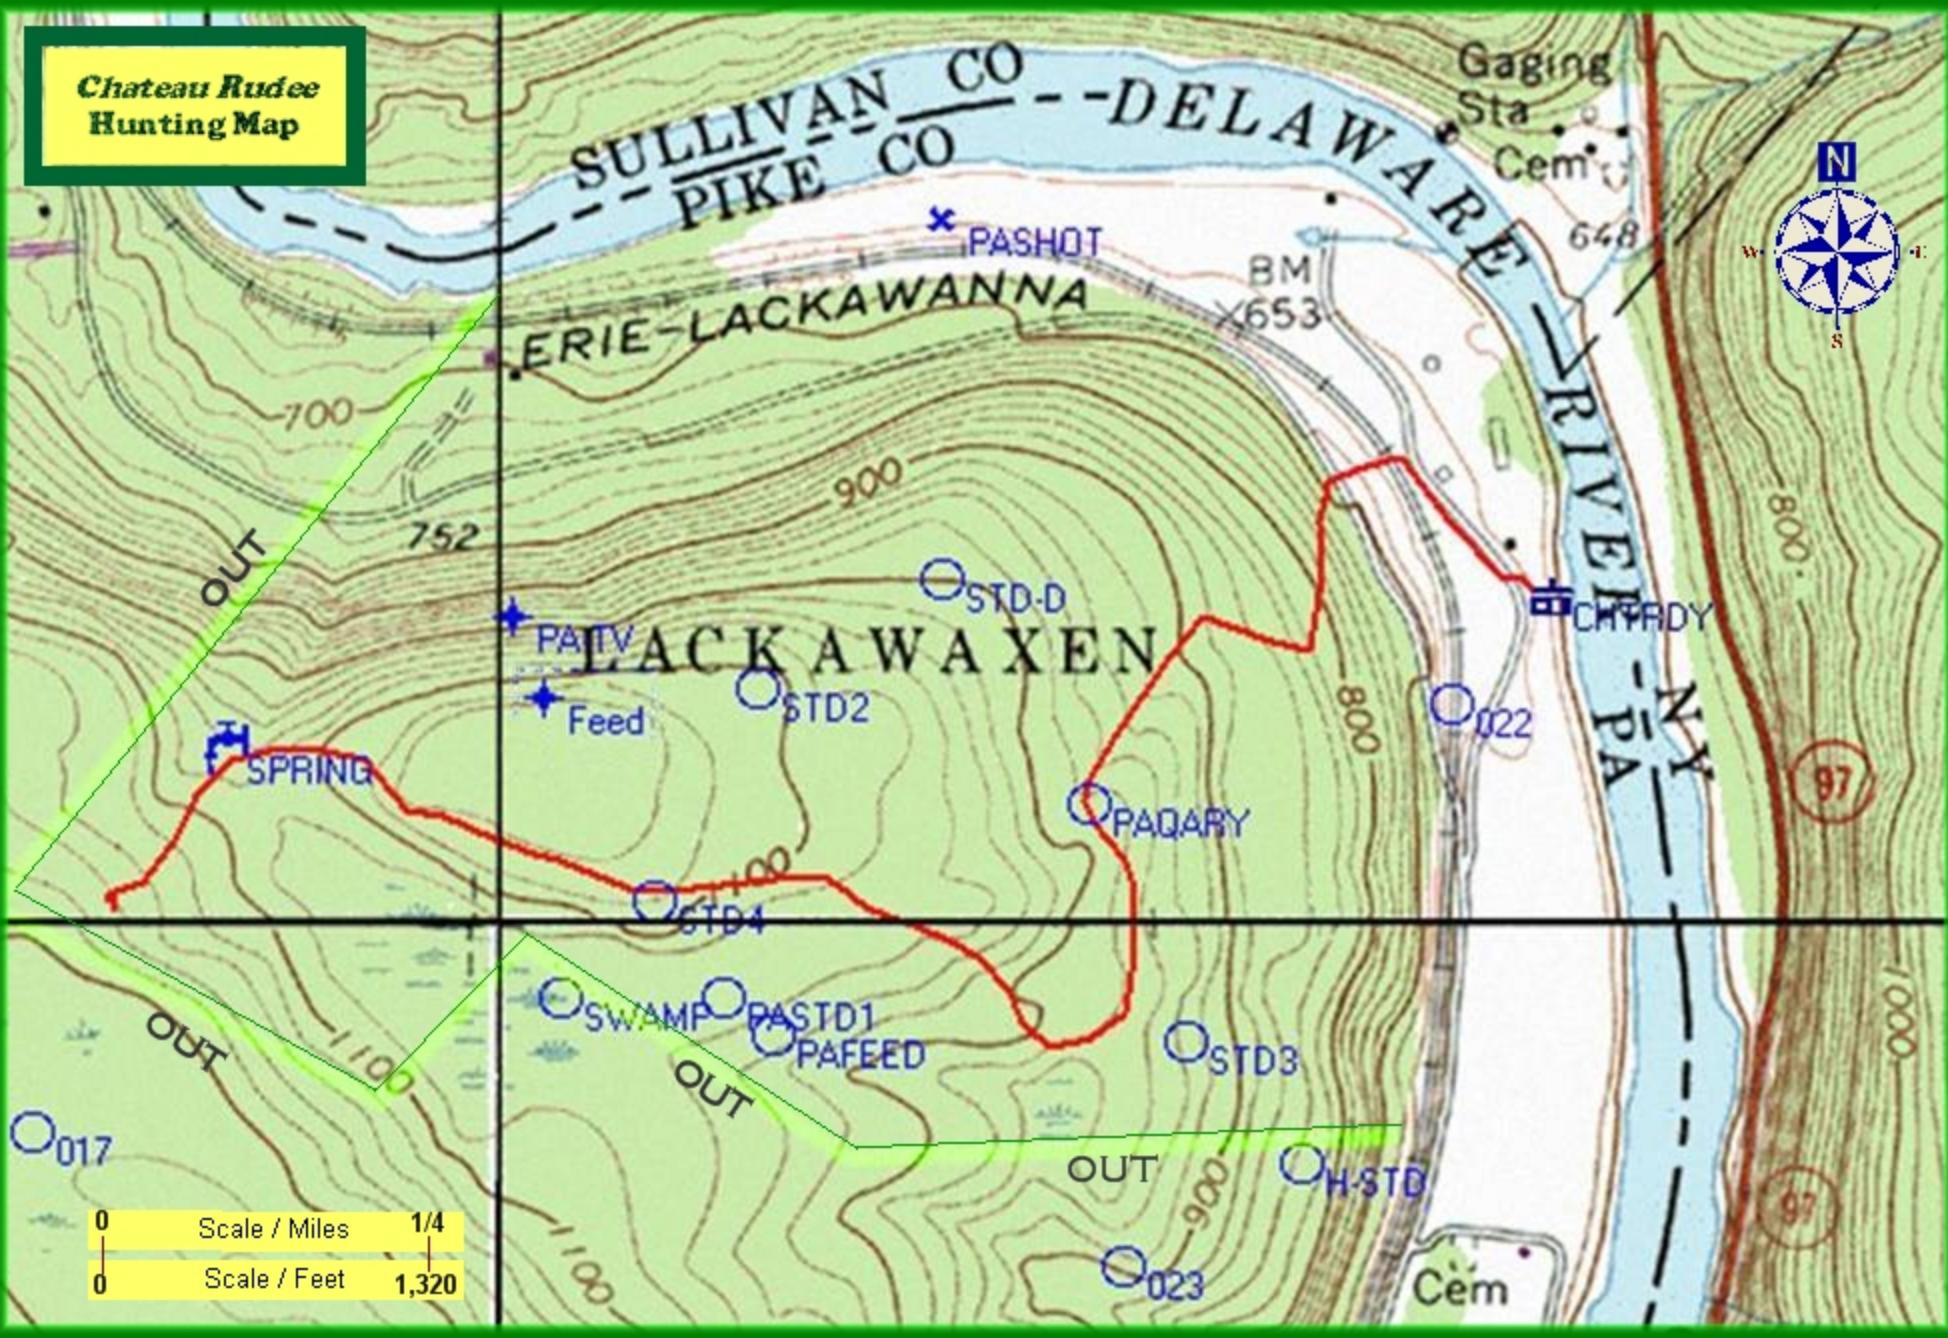

**Chateau Rudee
Hunting Map**

0 Scale / Miles 1/4
0 Scale / Feet 1,320